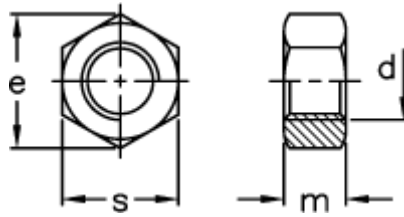

Article number: 2310321055
Description: E+G Stainless nut
NT-SST-M24

Measures

d = M24
e = 39.55
m = 19.0
s = 36